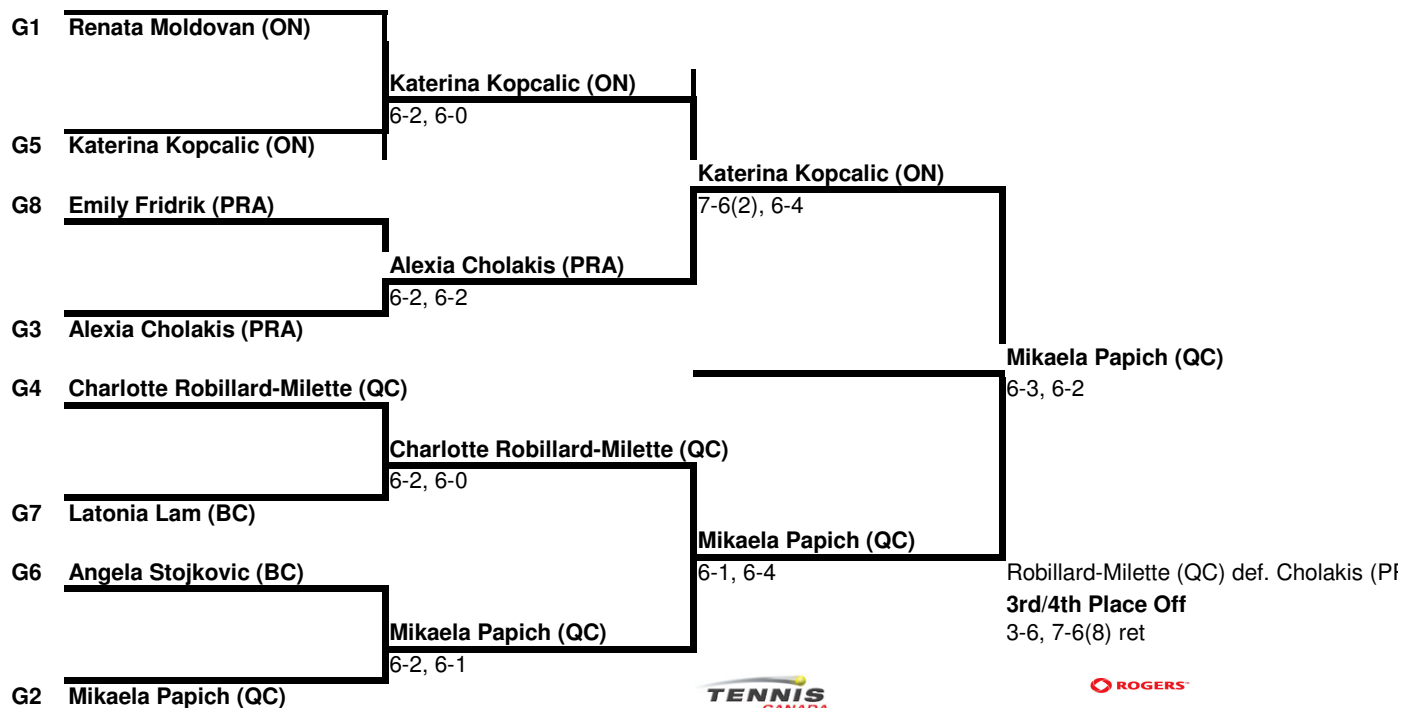

Groupe 4 Flight 4