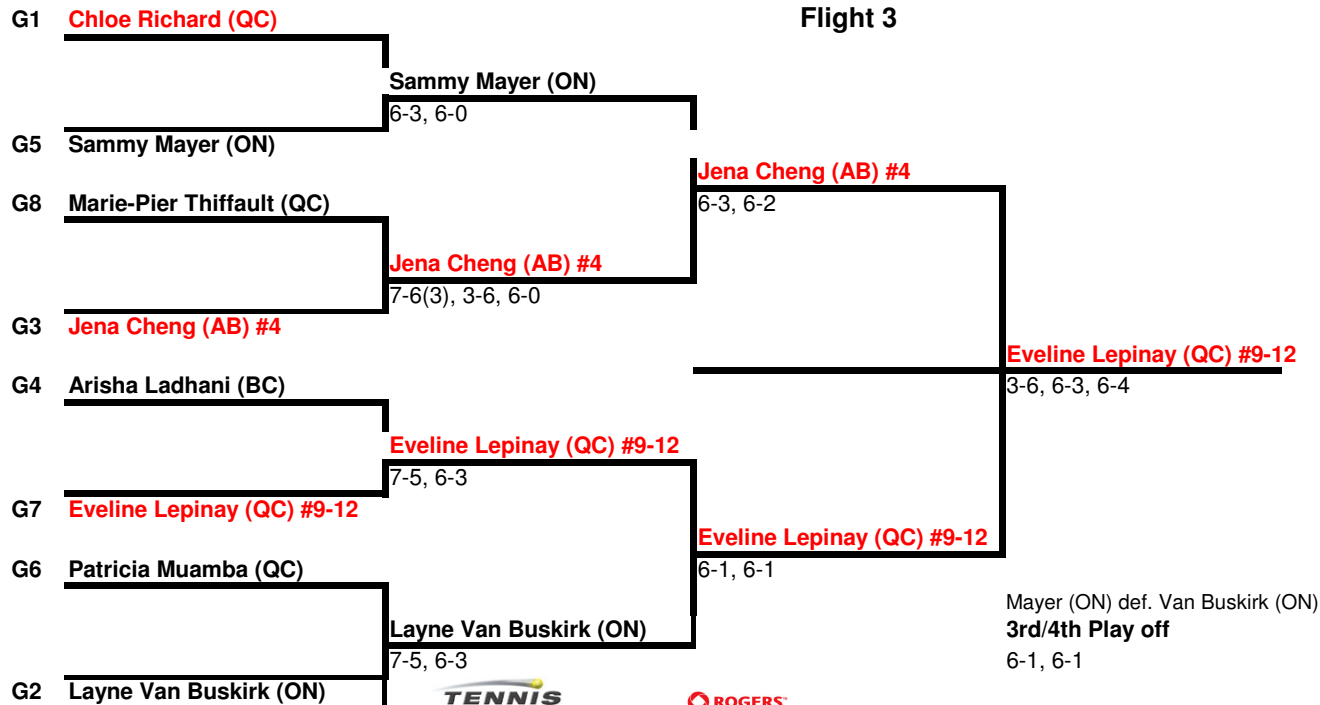

Girls Singles / Simple féminin

Groupe 3 Flight 3